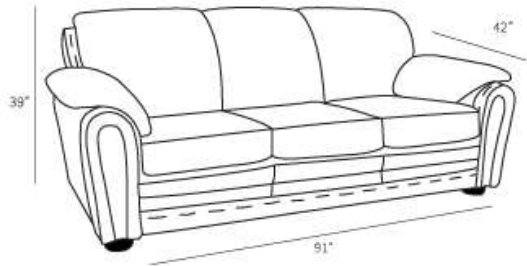

Dallas

Description

[Download Product Sheet](#)

Overall Dimensions

Arm Height	28"
Arm Width	11.5"
Seat Height	19"
Seat Depth	22"

Measurements

Sofa

Length Depth Height

91" 42" 39"

X-Long Sofa

113" 42" 39"

Loveseat

68" 42" 39"

Chair

45" 42" 39"

Chair (Oversize)

57" 42" 39"

Details

- Available in premium Italian top & full grain leathers or premium quality fabrics
- Handcrafted in Toronto, Canada by Rosedale Seating
- Available in any depth and length
- Kiln-dried Canadian ethically sourced hardwood
- Eco-friendly construction
- Double-doweled frame
- Corner block joinery
- Platinum drop in coil suspension
- Most styles available as 3 seat cushions & 3 back cushions or 2 seat cushions & 2 back cushions or bench seat & 2 back cushions
- Choose standard fills: Super soft , tahoe, medium, firm (poly fiber wrapped around a soya-based high density foam core)
- Down Topper (down, feather wrapped around a high density foam core)
- Premium fill: Feather Deluxe (down, feather envelope encased in commercial grade foam core)
- Ultra cell foam (high density foam designed for commercial and contract use)
- All furniture available with your choice of over 20 decorative nail options in varying sizes and colours. There is also the ability to omit studs from any piece
- Wood block feet available in multiple sizes and finishes. Chrome and brushed steel legs also a vailable in multiple sizes
- Rosedale Seating Leather and Fabric Furniture offers you a lifetime warranty on the construction and springs on your piece. To find out more about the best warranty in Canada, please visit our "Construction" page.

Also Available in:

Measurements

High Arm Sofa Sectional LHF/RHF

Length Depth Height

100" 42" 39"

1 Arm Sofa LHF/RHF

81" 42" 39"

Armless Sofa