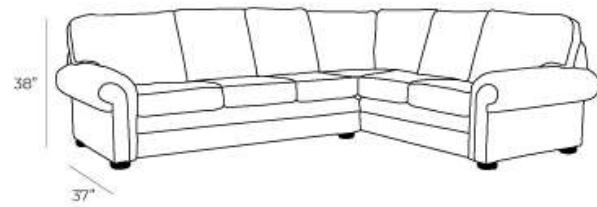

Cowboy

Description

[Download Product Sheet](#)

Overall Dimensions

Arm Height	24.5"
Arm Width	12"
Seat Height	19.5"
Seat Depth	21.5"

Measurements

Length Depth Height

	Length	Depth	Height
Sofa	93"	37"	38"
X-Long Sofa	114"	37"	38"
Condo Sofa	84"	37"	38"
Loveseat	70"	37"	38"
Chair	47"	37"	38"
Chair (Oversize)	54"	37"	38"

Details

- Available in premium Italian top & full grain leathers or premium quality fabrics
- Handcrafted in Toronto, Canada by Rosedale Seating
- Available in any depth and length
- Kiln-dried Canadian ethically sourced hardwood
- Eco-friendly construction
- Double-doweled frame
- Corner block joinery
- Platinum coil suspension
- Most styles available as 3 seat cushions & 3 back cushions or 2 seat cushions & 2 back cushions or bench seat & 2 back cushions
- Choose standard fills: Super soft, tahoe, medium, firm (poly fiber wrapped around a soya-based high density foam core)
- Down Topper (down, feather wrapped around a high density foam core)
- Choose premium fill: Feather Deluxe (down, feather envelope encased in commercial grade foam core)
- Ultra cell foam (high density foam designed for commercial and contract use)
- All furniture available with your choice of over 20 decorative nail options in varying sizes and colours. There is also the ability to omit studs from any piece
- Wood block feet available in multiple sizes and finishes. Chrome and brushed steel legs also available in multiple sizes
- Rosedale Seating offers you a lifetime warranty on the construction and springs on your piece. To find out more about the best warranty in Canada, please visit our "Construction" page.

Also Available in:

Measurements

Length Depth Height

High Arm Sofa Sectional LHF/RHF	95"	37"	38"
1 Arm Sofa LHF/RHF	81"	37"	38"
Armless Sofa	69"	37"	38"
1 Arm Loveseat LHF/RHF	53"	37"	38"
1 Arm Condo LHF/RHF	72"	37"	38"
Curved Corner	45"	45"	38"
Square Corner	37"	37"	38"
Queen Sofa Bed	93"	37"	38"
Double Sofa Bed	84"	37"	38"
1 Arm Chaise LHF/RHF	35"	66"	38"