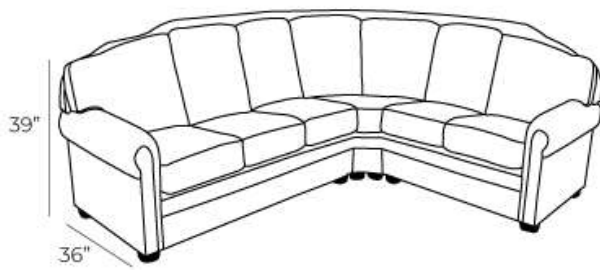

Country Lane

Description

Overall Dimensions

Arm Height	24.5"
Arm Width	11"
Seat Height	20"
Seat Depth	21"

Details

- Available in premium Italian top & full grain leathers or premium quality fabrics
- Handcrafted in Toronto, Canada by Rosedale Seating
- Available in any depth and length
- Kiln-dried Canadian ethically sourced hardwood
- Eco-friendly construction
- Double-doweled frame
- Corner block joinery
- Patinum coil suspension
- Most styles available as 3 seat cushions & 3 back cushions or 2 seat cushions & 2 back cushions or bench seat & 2 back cushions
- Choose standard fills: Super soft, tahoe, medium, firm (poly fiber wrapped around a soya-based high density foam core)
- Down Topper (down, feather wrapped around a high density foam core)
- Choose premium fill: Feather Deluxe (down, feather envelope encased in commercial grade foam core)
- Ultra cell foam (high density foam designed for commercial and contract use)
- All furniture available with your choice of over 20 decorative nail options in varying sizes and colours. There is also the ability to omit studs from any piece
- Wood block feet available in multiple sizes and finishes. Chrome and brushed steel legs also available in multiple sizes
- Rosedale Seating offers you a lifetime warranty on the construction and springs on your piece. To find out more about the best warranty in Canada, please visit our "Construction" page.

Measurements

Length Depth Height

Sofa

92" 36" 39"

Also Available in:

Loveseat

70" 36" 39"

Chair

48" 36" 39"

Chair (Oversize)

60" 36" 39"

***All measurements are approximate**