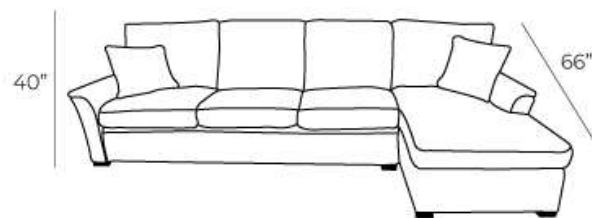

Connie

Description

Overall Dimensions

Arm Height	25"
Arm Width	9"
Seat Height	19"
Seat Depth	20"

Measurements

Length Depth Height

Measurements	Length	Depth	Height
Sofa 	88"	36"	40"
Condo Sofa 	78"	36"	40"
Loveseat 	64"	36"	40"
Chair 	39"	36"	40"
Chair (Oversize) 	46"	36"	40"

Details

- Available in premium Italian top & full grain leathers or premium quality fabrics
- Handcrafted in Toronto, Canada by Rosedale Seating
- Available in any depth and length
- Kiln-dried Canadian ethically sourced hardwood
- Eco-friendly construction
- Double-doweled frame
- Corner block joinery
- Evenly suspended steel springs
- Most styles available as 3 seat cushions & 3 back cushions or 2 seat cushions & 2 back cushions or bench seat & 2 back cushions
- Choose standard fills: Super soft, tahoe, medium, firm (poly fiber wrapped around a soya-based high density foam core)
- Down Topper (down, feather wrapped around a high density foam core)
- Choose premium fill: Feather Deluxe (down, feather envelope encased in commercial grade foam core)
- Ultra cell foam (high density foam designed for commercial and contract use)
- All furniture available with your choice of over 20 decorative nail options in varying sizes and colours. There is also the ability to omit studs from any piece
- Wood block feet available in multiple sizes and finishes. Chrome and brushed steel legs also available in multiple sizes
- Rosedale Seating offers you a lifetime warranty on the construction and springs on your piece. To find out more about the best warranty in Canada, please visit our "Construction" page.

Also Available in:

Measurements

Length Depth Height

High Arm Sofa Sectional LHF/RHF 	93"	36"	40"
1 Arm Chaise LHF/RHF 	39"	66"	40"
1 Arm Sofa LHF/RHF 	80"	36"	40"
Armless Sofa 	72"	36"	40"
1 Arm Loveseat LHF/RHF 	57"	36"	40"
Armless Loveseat 	48"	36"	40"
1 Arm Loveseat LHF/RHF 	57"	36"	40"
Square Corner 	36"	36"	40"

***All measurements are approximate**