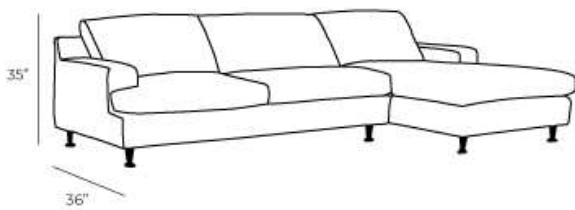

Concord

Description

Overall Dimensions

Arm Height	23"
Arm Width	6"
Seat Height	20"
Seat Depth	20"

Measurements

1 Arm Condo LHF/RHF

Length Depth Height

66" 36" 35"

Also Available in:

Chaise LHF/RHF

36" 66" 35"

***All measurements are approximate**

Details

- Available in premium Italian top & full grain leathers or premium quality fabrics
- Handcrafted in Toronto, Canada by Rosedale Seating
- Available in any depth and length
- Kiln-dried Canadian ethically sourced hardwood
- Eco-friendly construction
- Double-doweled frame
- Corner block joinery
- Evenly suspended steel springs
- Most styles available as 3 seat cushions & 3 back cushions or 2 seat cushions & 2 back cushions or bench seat & 2 back cushions
- Choose standard fills: Super soft, tahoe, medium, firm (poly fiber wrapped around a soya-based high density foam core)
- Down Topper (down, feather wrapped around a high density foam core)
- Choose premium fill: Feather Deluxe (down, feather envelope encased in commercial grade foam core)
- Ultra cell foam (high density foam designed for commercial and contract use)
- All furniture available with your choice of over 20 decorative nail options in varying sizes and colours. There is also the ability to omit studs from any piece
- Wood block feet available in multiple sizes and finishes. Chrome and brushed steel legs also available in multiple sizes
- Rosedale Seating offers you a lifetime warranty on the construction and springs on your piece. To find out more about the best warranty in Canada, please visit our "Construction" page.