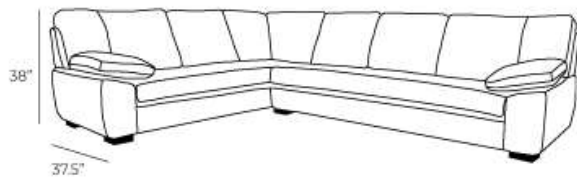

Charles

Description

Overall Dimensions

Arm Height	23"
Arm Width	10.5"
Seat Height	18"
Seat Depth	22"

Measurements

	Length	Depth	Height
Sofa	90"	37.5"	38"
X-Long Sofa	111"	37.5"	38"
Condo Sofa	80"	37.5"	38"
Loveseat	66"	37.5"	38"
Chair	43"	37.5"	38"
Chair (Oversize)	55"	37.5"	38"

Details

- Available in premium Italian top & full grain leathers or premium quality fabrics
- Handcrafted in Toronto, Canada by Rosedale Seating
- Available in any depth and length
- Kiln-dried Canadian ethically sourced hardwood
- Eco-friendly construction
- Double-doweled frame
- Corner block joinery
- Platinum coil suspension
- Most styles available as 3 seat cushions & 3 back cushions or 2 seat cushions & 2 back cushions or bench seat & 2 back cushions
- Choose standard fills: Super soft, tahoe, medium, firm (poly fiber wrapped around a soya-based high density foam core)
- Down Topper (down, feather wrapped around a high density foam core)
- Choose premium fill: Feather Deluxe (down, feather envelope encased in commercial grade foam core)
- Ultra cell foam (high density foam designed for commercial and contract use)
- All furniture available with your choice of over 20 decorative nail options in varying sizes and colours. There is also the ability to omit studs from any piece
- Wood block feet available in multiple sizes and finishes. Chrome and brushed steel legs also available in multiple sizes
- Rosedale Seating offers you a lifetime warranty on the construction and springs on your piece. To find out more about the best warranty in Canada, please visit our "Construction" page.

Also Available in:

Measurements	Length	Depth	Height
1 Arm Sofa LHF/RHF	80"	37.5"	38"
Armless Sofa	69"	37.5"	38"
1 Arm Condo LHF/RHF	70"	37.5"	38"
Chaise LHF / RHF	40"	66"	38"
1 Arm Loveseat LHF/RHF	56"	37.5"	38"
Armless Loveseat	46"	37.5"	38"
1 Arm Chair LHF/RHF	33"	37.5"	38"
Armless Chair	23"	37.5"	38"
Curved Corner	45"	45"	38"
Square Corner	37.5"	37.5"	38"

***All measurements are approximate**