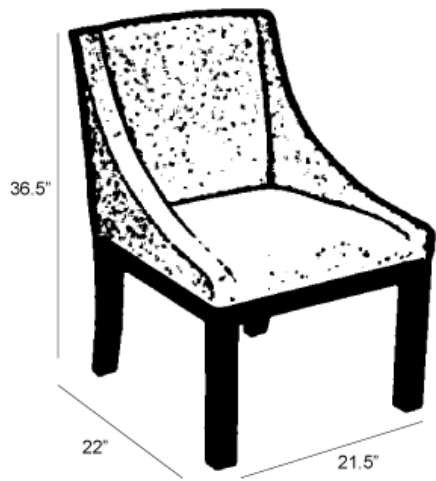

Carmen

Description

Overall Dimensions

Seat Height 19"
Seat Depth 16.5"

Measurements

Chair

Length Depth Height

21.5" 22" 36.5"

***All measurements are approximate**