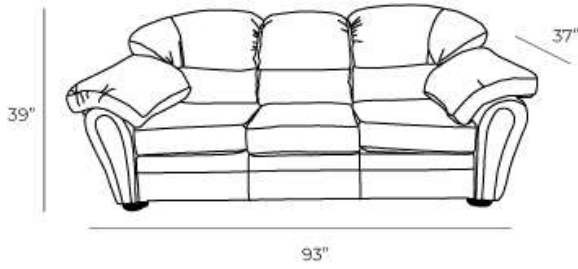

# Boca

Description

[Download Product Sheet](#)

**Overall Dimensions**

Arm Height	28"
Arm Width	12"
Seat Height	20"
Seat Depth	22"

**Measurements**

**Length Depth Height**

93" 37" 39"

85" 37" 39"

70" 37" 39"

47" 37" 39"

59" 37" 39"

**Details**

- Available in premium Italian top & full grain leathers or premium quality fabrics
- Handcrafted in Toronto, Canada by Rosedale Seating
- Available in any depth and length
- Kiln-dried Canadian ethically sourced hardwood
- Eco-friendly construction
- Double-doweled frame
- Corner block joinery
- Platinum drop in coil suspension
- Most styles available as 3 seat cushions & 3 back cushions or 2 seat cushions & 2 back cushions or bench seat & 2 back cushions
- Choose standard fills: Super soft , tahoe, medium, firm (poly fiber wrapped around a soya-based high density foam core)
- Down Topper (down, feather wrapped around a high density foam core)
- Premium fill: Feather Deluxe (down, feather envelope encased in commercial grade foam core)
- Ultra cell foam (high density foam designed for commercial and contract use)
- All furniture available with your choice of over 20 decorative nail options in varying sizes and colours. There is also the ability to omit studs from any piece
- Wood block feet available in multiple sizes and finishes. Chrome and brushed steel legs also a vailable in multiple sizes
- Rosedale Seating Leather and Fabric Furniture offers you a lifetime warranty on the construction and springs on your piece. To find out more about the best warranty in Canada, please visit our "Construction" page.

**Also Available in:**

**Measurements**

**Length Depth Height**

95" 37" 39"

81" 37" 39"

69" 37" 39"

56" 37" 39"

46" 37" 39"