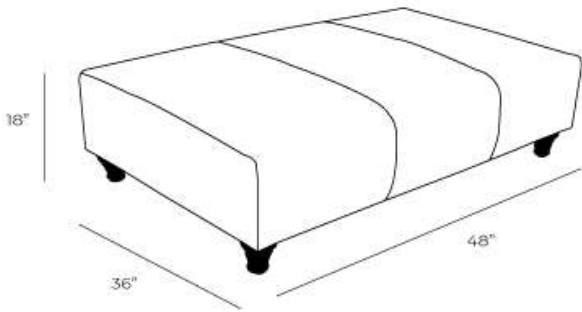

Bianca

Description

Measurements

Ottoman

Length Depth Height

48" 36" 18"

***All measurements are approximate**