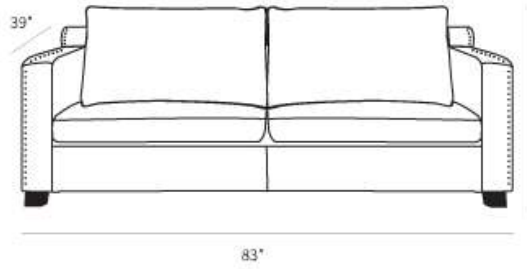

Bedford

Description

[Download Product Sheet](#)

Overall Dimensions

Arm Height	24"
Arm Width	7"
Seat Height	20"
Seat Depth	24"

Measurements

	Length	Depth	Height
Sofa	83"	39"	36"
X-Long Sofa (3 over 3)	104"	39"	36"
XX-Long Sofa (3 over 3)	119"	39"	36"
Condo Sofa	74"	39"	36"
Loveseat	60"	39"	36"
Chair	37"	39"	36"
Chair (Oversize)	49"	39"	36"

Details

- Available in premium Italian top & full grain leathers or premium quality fabrics
- Handcrafted in Toronto, Canada by Rosedale Seating
- Available in any depth and length
- Kiln-dried Canadian ethically sourced hardwood
- Eco-friendly construction
- Double-doweled frame
- Corner block joinery
- Platinum drop in coil suspension
- Most styles available as 3 seat cushions & 3 back cushions or 2 seat cushions & 2 back cushions or bench seat & 2 back cushions
- Choose standard fills: Super soft , tahoe, medium, firm (poly fiber wrapped around a soya-based high density foam core)
- Down Topper (down, feather wrapped around a high density foam core)
- Premium fill: Feather Deluxe (down, feather envelope encased in commercial grade foam core)
- Ultra cell foam (high density foam designed for commercial and contract use)
- All furniture available with your choice of over 20 decorative nail options in varying sizes and colours. There is also the ability to omit studs from any piece
- Wood block feet available in multiple sizes and finishes. Chrome and brushed steel legs also a available in multiple sizes
- Rosedale Seating Leather and Fabric Furniture offers you a lifetime warranty on the construction and springs on your piece. To find out more about the best warranty in Canada, please visit our "Construction" page.