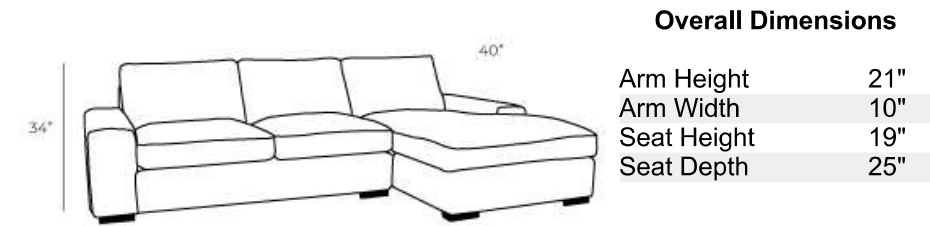

### Overall Dimensions

Arm Height	21"
Arm Width	10"
Seat Height	19"
Seat Depth	25"

Measurements	Length	Depth	Height
Sectional (Chaise & 1 Arm Condo)	110"x66"	40"	34"
Sofa	89"	40"	34"
X-Long Sofa	110"	40"	34"
Condo Sofa	80"	40"	34"
Loveseat	66"	40"	34"
Chair	43"	40"	34"
Chair (Oversize)	55"	40"	34"

## Also Available in:

Measurements	Length	Depth	Height
High Arm Sofa Sectional LHF/RHF	96"	40"	34"
1 Arm Sofa LHF/RHF	79"	40"	34"
Armless Sofa	69"	40"	34"
1 Arm Condo LHF/RHF	70"	40"	34"
1 Arm Chaise LHF/RHF	40"	66"	34"
1 Arm Loveseat LHF/RHF	56"	40"	34"
Armless Loveseat	46"	40"	34"
1 Arm Chair LHF/RHF	33"	40"	34"
Armless Chair	23"	40"	34"
Square Corner	40"	40"	34"
Queen Sofa Bed	89"	40"	34"
Double Sofa Bed	80"	40"	34"
Ottoman	24"	24"	18"
Ottoman (Oversize)	36"	26"	18"