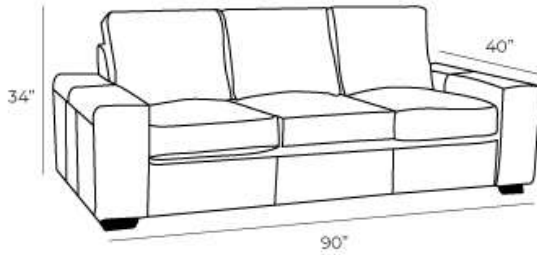

Ballard

Description

[Download Product Sheet](#)

Overall Dimensions

Arm Height	21"
Arm Width	10"
Seat Height	19"
Seat Depth	25"

Measurements

	Length	Depth	Height
Sofa	90"	40"	34"
X-Long Sofa	110"	40"	34"
Condo Sofa	80"	40"	34"
Loveseat	66"	40"	34"
Chair	43"	40"	34"
Chair (Oversize)	55"	40"	34"

Details

- Available in premium Italian top & full grain leathers or premium quality fabrics
- Handcrafted in Toronto, Canada by Rosedale Seating
- Available in any depth and length
- Kiln-dried Canadian ethically sourced hardwood
- Eco-friendly construction
- Double-doweled frame
- Corner block joinery
- Platinum drop in coil suspension
- Most styles available as 3 seat cushions & 3 back cushions or 2 seat cushions & 2 back cushions or bench seat & 2 back cushions
- Choose standard fills: Super soft , tahoe, medium, firm (poly fiber wrapped around a soya-based high density foam core)
- Down Topper (down, feather wrapped around a high density foam core)
- Premium fill: Feather Deluxe (down, feather envelope encased in commercial grade foam core)
- Ultra cell foam (high density foam designed for commercial and contract use)
- All furniture available with your choice of over 20 decorative nail options in varying sizes and colours. There is also the ability to omit studs from any piece
- Wood block feet available in multiple sizes and finishes. Chrome and brushed steel legs also a vailable in multiple sizes
- Rosedale Seating Leather and Fabric Furniture offers you a lifetime warranty on the construction and springs on your piece. To find out more about the best warranty in Canada, please visit our "Construction" page.