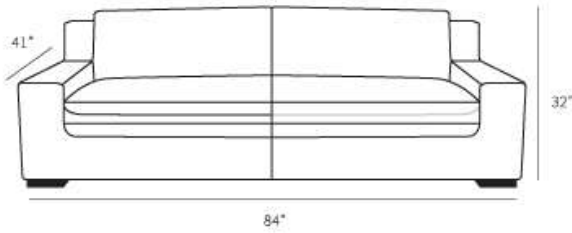

Axel

Description

[Download Product Sheet](#)

Overall Dimensions

Arm Height	20.5"
Arm Width	7.5"
Seat Height	17"
Seat Depth	25"

Details

- Available in premium Italian top & full grain leathers or premium quality fabrics
- Handcrafted in Toronto, Canada by Rosedale Seating
- Available in any depth and length
- Kiln-dried Canadian ethically sourced hardwood
- Eco-friendly construction
- Double-doweled frame
- Corner block joinery
- Platinum drop in coil suspension
- Most styles available as 3 seat cushions & 3 back cushions or 2 seat cushions & 2 back cushions or bench seat & 2 back cushions
- Choose standard fills: Super soft , tahoe, medium, firm (poly fiber wrapped around a soya-based high density foam core)
- Down Topper (down, feather wrapped around a high density foam core)
- Premium fill: Feather Deluxe (down, feather envelope encased in commercial grade foam core)
- Ultra cell foam (high density foam designed for commercial and contract use)
- All furniture available with y our choice of over 20 decorative nail options in varying sizes and colours. There is also the ability to omit studs from any piece
- Wood block feet available in multiple sizes and finishes. Chrome and brushed steel legs also a vailable in multiple sizes
- Rosedale Seating Leather and Fabric Furniture offers you a lifetime warranty on the construction and springs on your piece. To find out more about the best warranty in Canada, please visit our "Construction" page.

Measurements

Length Depth Height

X- Long Sofa

94" 41" 32"

Also Available in:

High Arm Sectional LHF / RHF

94" 41" 32"

Sofa

84" 41" 32"

1 Arm Sofa LHF / RHF

76" 41" 32"

Condo Sofa

75" 41" 32"

Loveseat

61" 41" 32"

Chair

38" 41" 32"

***All measurements are approximate**